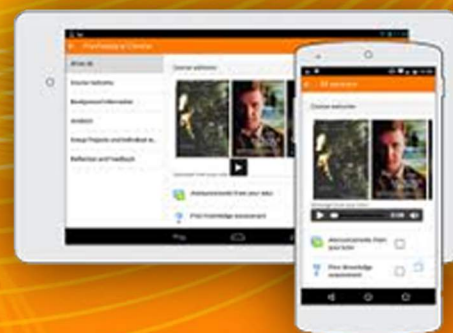

# moodle

DEAR ALL,

THE E-LEARNING TEAM WITH MOODLE IS PLEASED TO INTRODUCE MOODLE MOBILE APP – THE OFFICIAL MOBILE APP FOR MOODLE FOR STUDENTS AND TEACHERS. THE MOODLE MOBILE APP IS AVAILABLE FOR FREE FROM GOOGLE PLAY AND THE APPLE STORE.

## What does the mobile app do?

The Moodle mobile app will enable you to access FNU Moodle (Weblearn) on your smartphones and hand held devices provided you have data connectivity on the smart devices.

## Moodle Mobile Features – what can I do with the app?

- Browse the content of your courses, even when offline
- Participate in course activities from your mobile device
- Receive instant notifications of messages and other events
- Quickly find and contact other people in your courses
- View your course assessment marks
- Keep up to date with calendar events